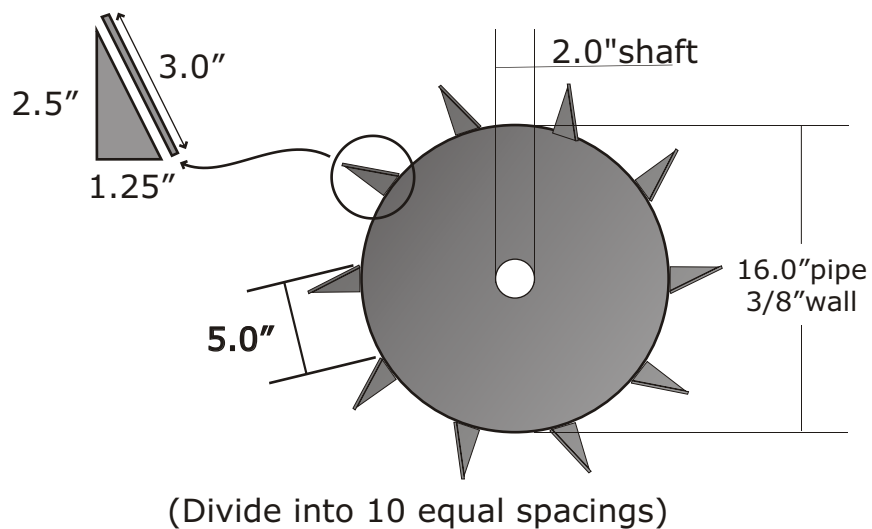

# Cover Crop Roller

W. K. Kellogg Biological Station

Based on the roller built by the Rodale Institute of Kutztown, PA

45.0"

10.5'