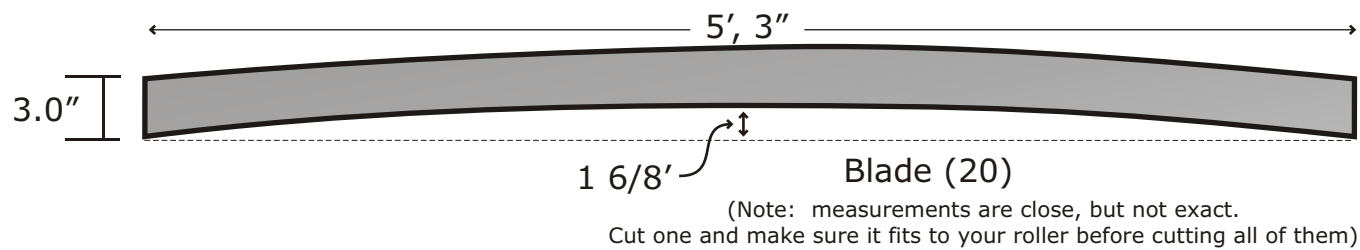

# Cover Crop Roller

W. K. Kellogg Biological Station

Based on the roller built by the Rodale Institute of Kutztown, PA

45.0"

10.5'