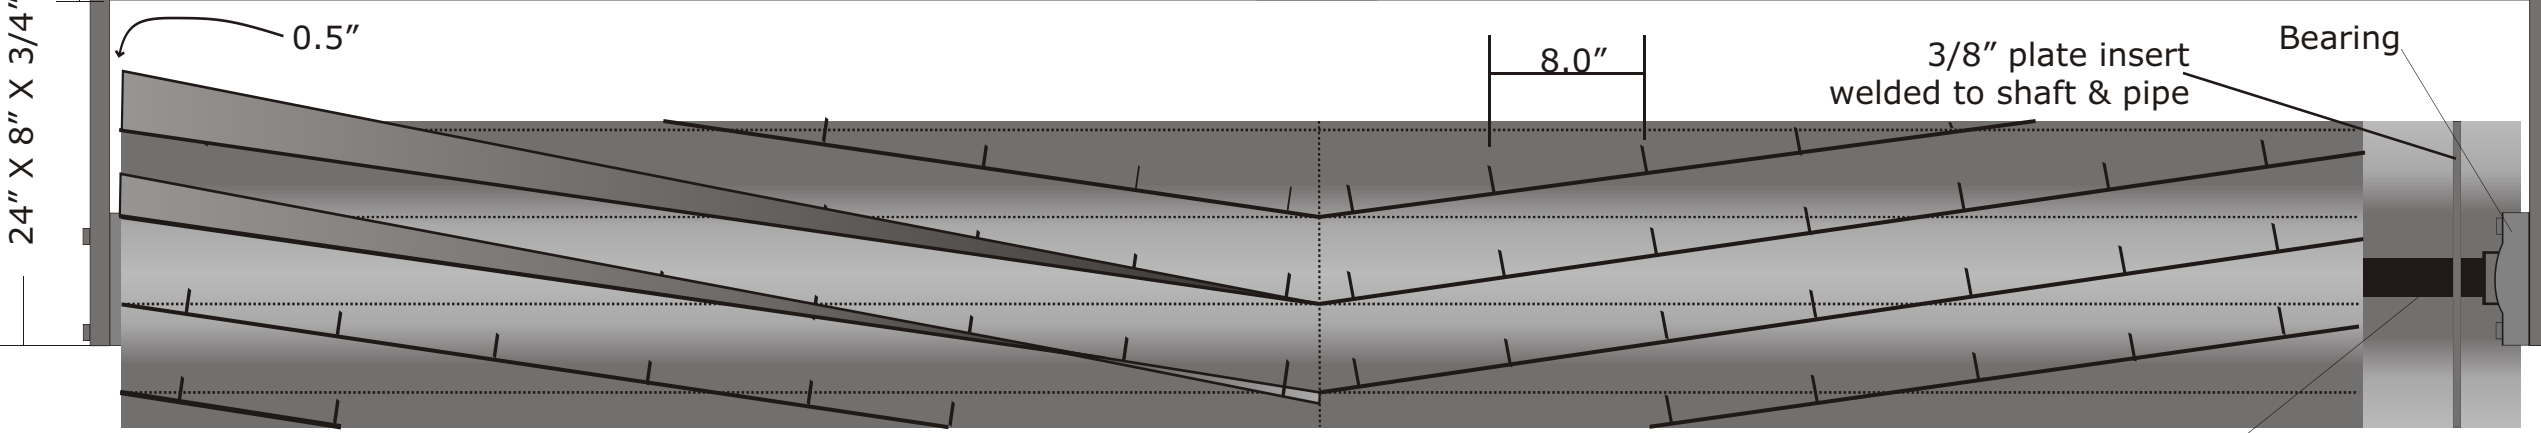

# Cover Crop Roller

W. K. Kellogg Biological Station

Based on the roller built by the Rodale Institute of Kutztown, PA

45.0"

10.5'