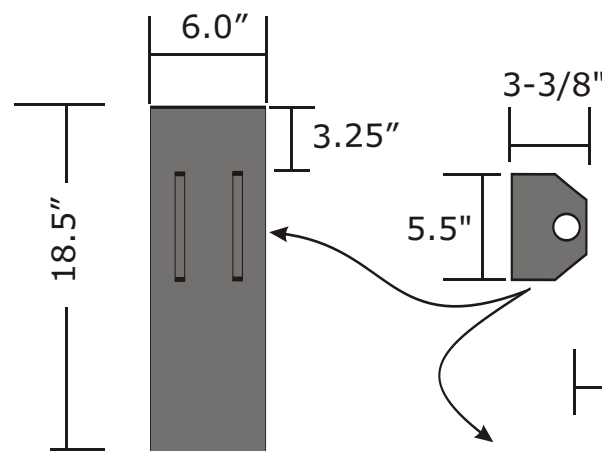

# Cover Crop Roller

W. K. Kellogg Biological Station

Based on the roller built by the Rodale Institute of Kutztown, PA

45.0"

10.5'